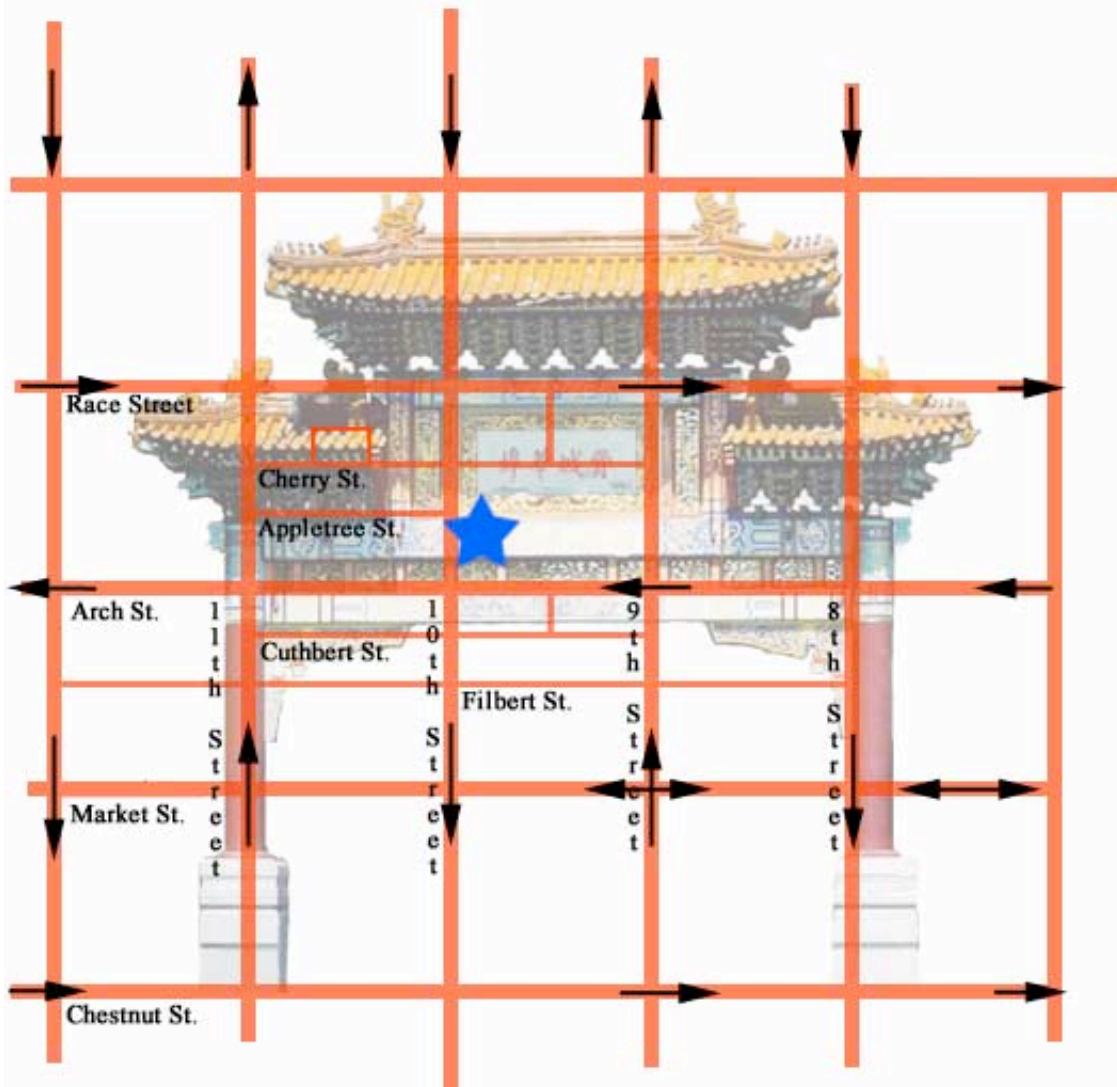

Moy Yat Ving Tsun Martial Intelligence is located in the heart of Philadelphia's "China Town" district. You can find the entrance to our school just north of the China Town friendship gate located at the intersection of 10th Street and Arch Street. If you go north from the gate, you will find our entrance on the right side of 10th Street, next to the entrance to Penang Restaurant.